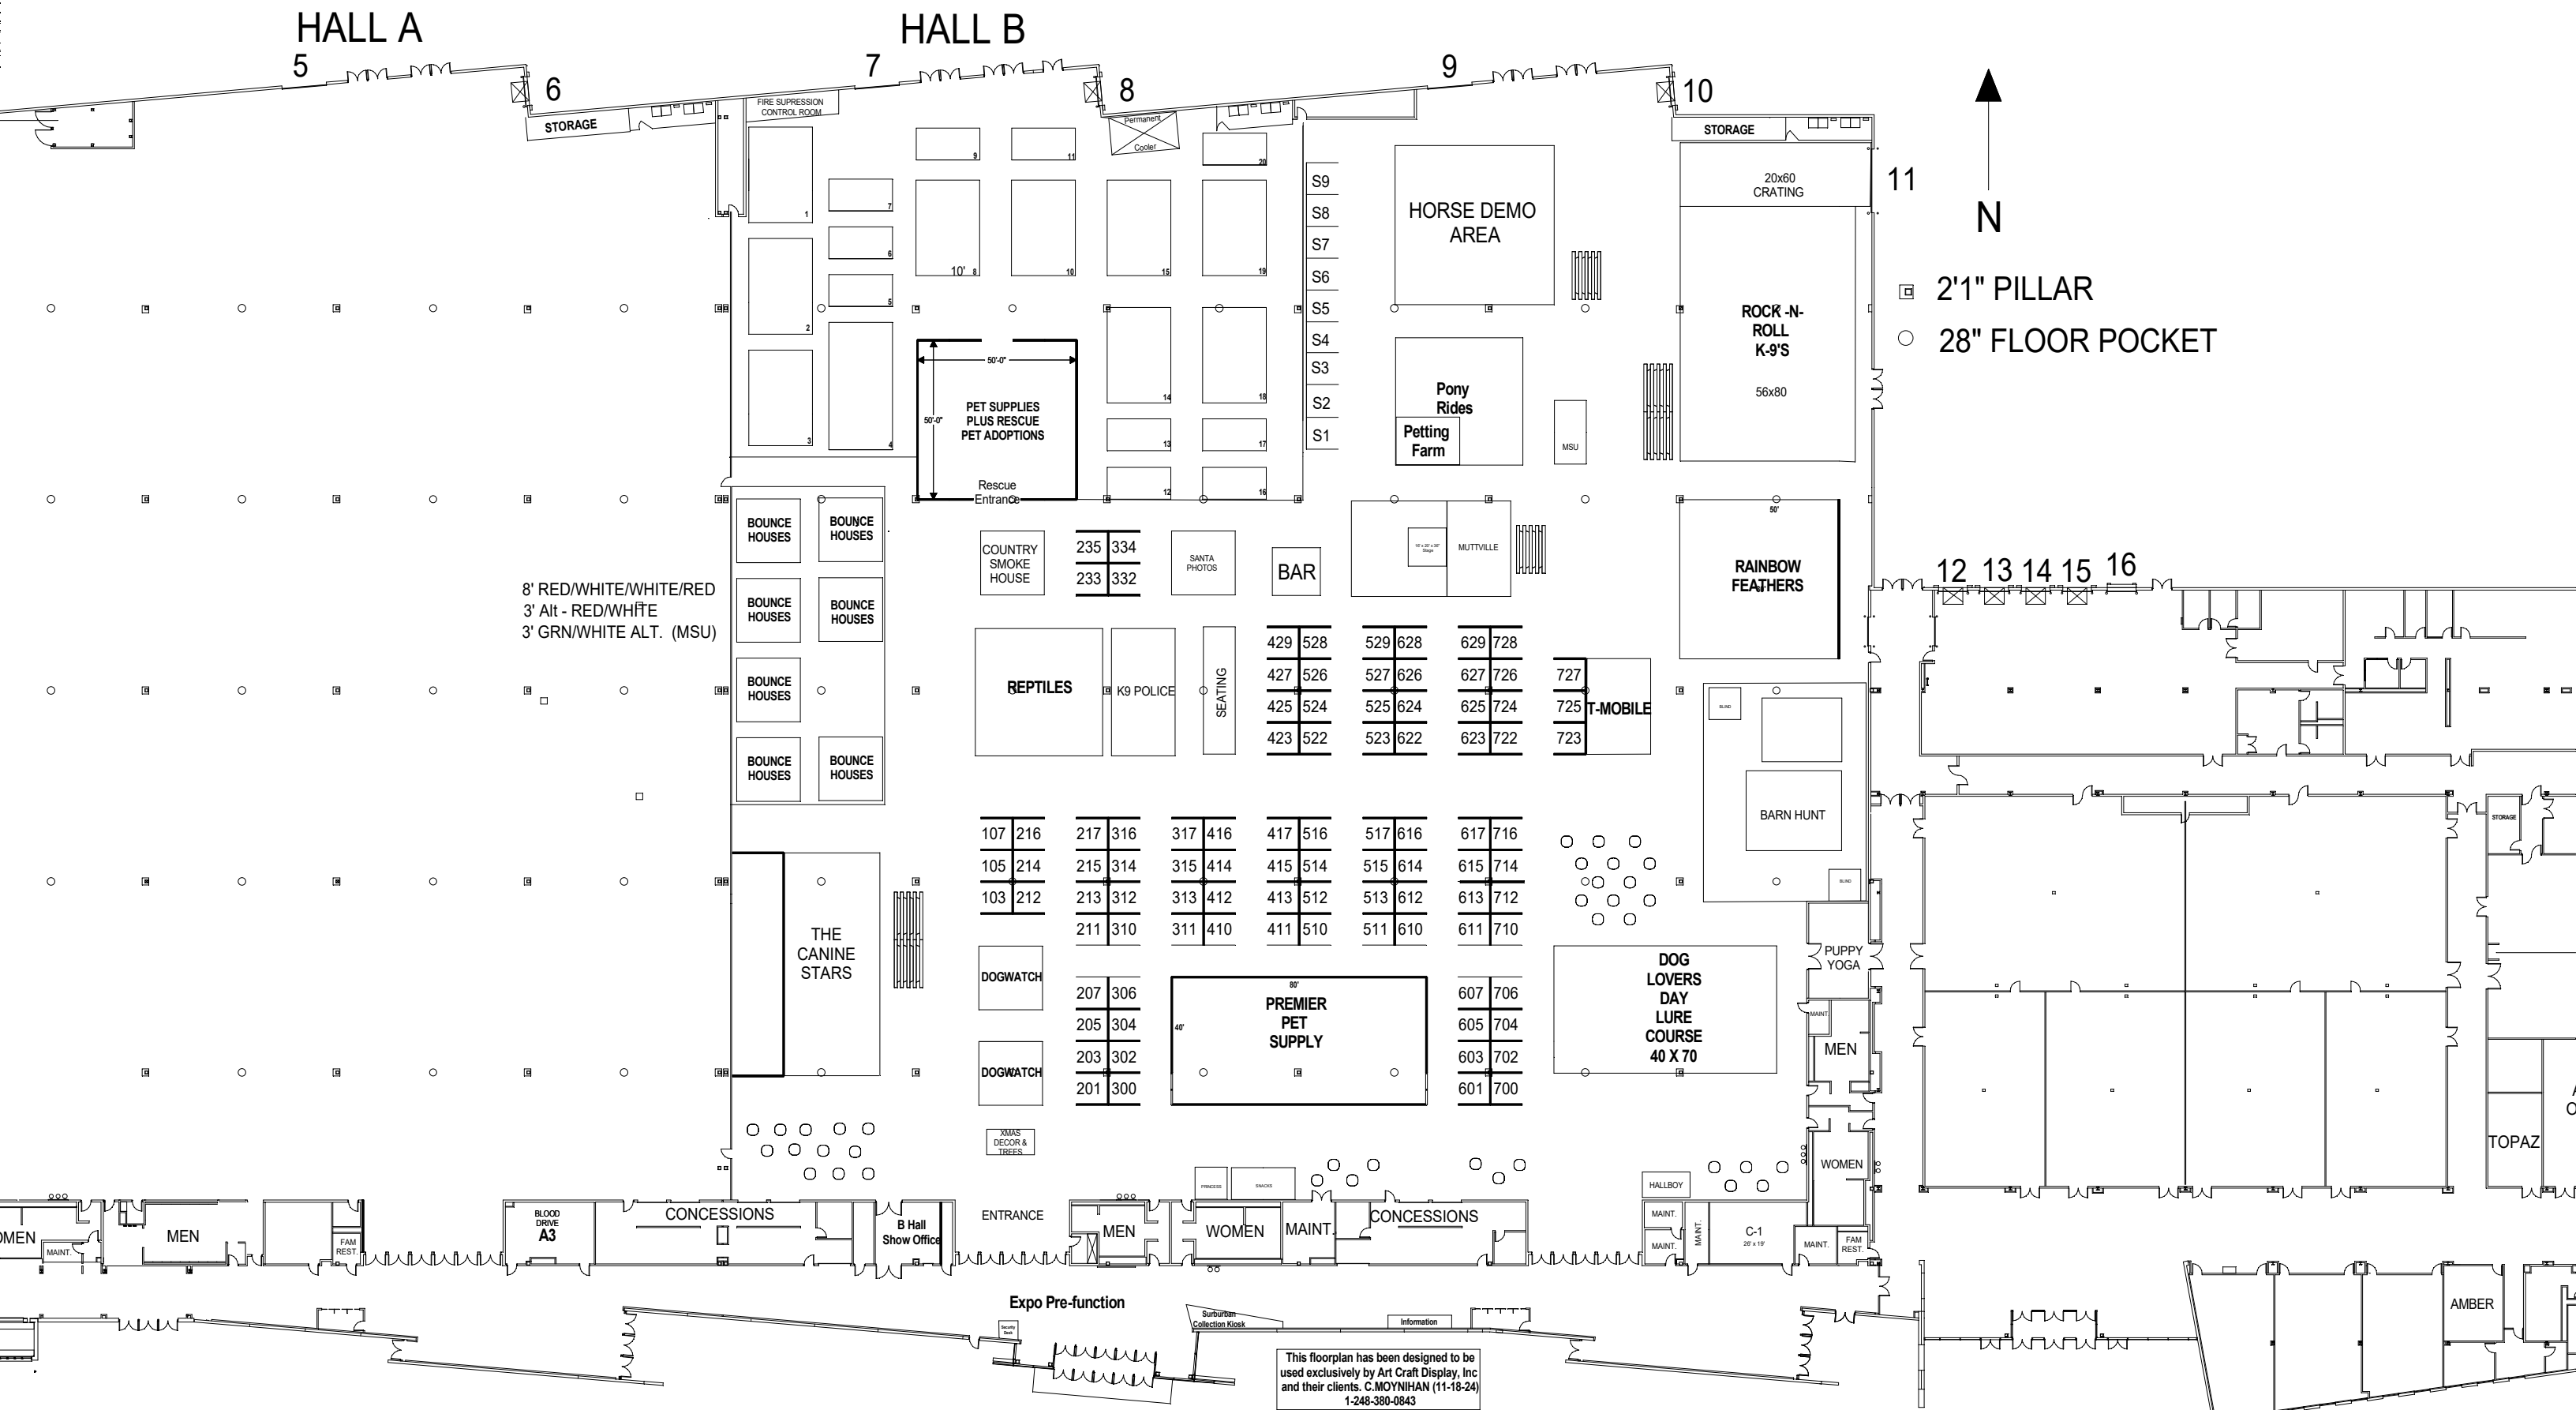

DECEMBER, 2024

SUBURBAN COLLECTION SHOWPLACE

This floorplan has been designed to be used exclusively by Art Craft Display, Inc and their clients. C.MOYNIHAN (11-18-24) 1-248-380-0843