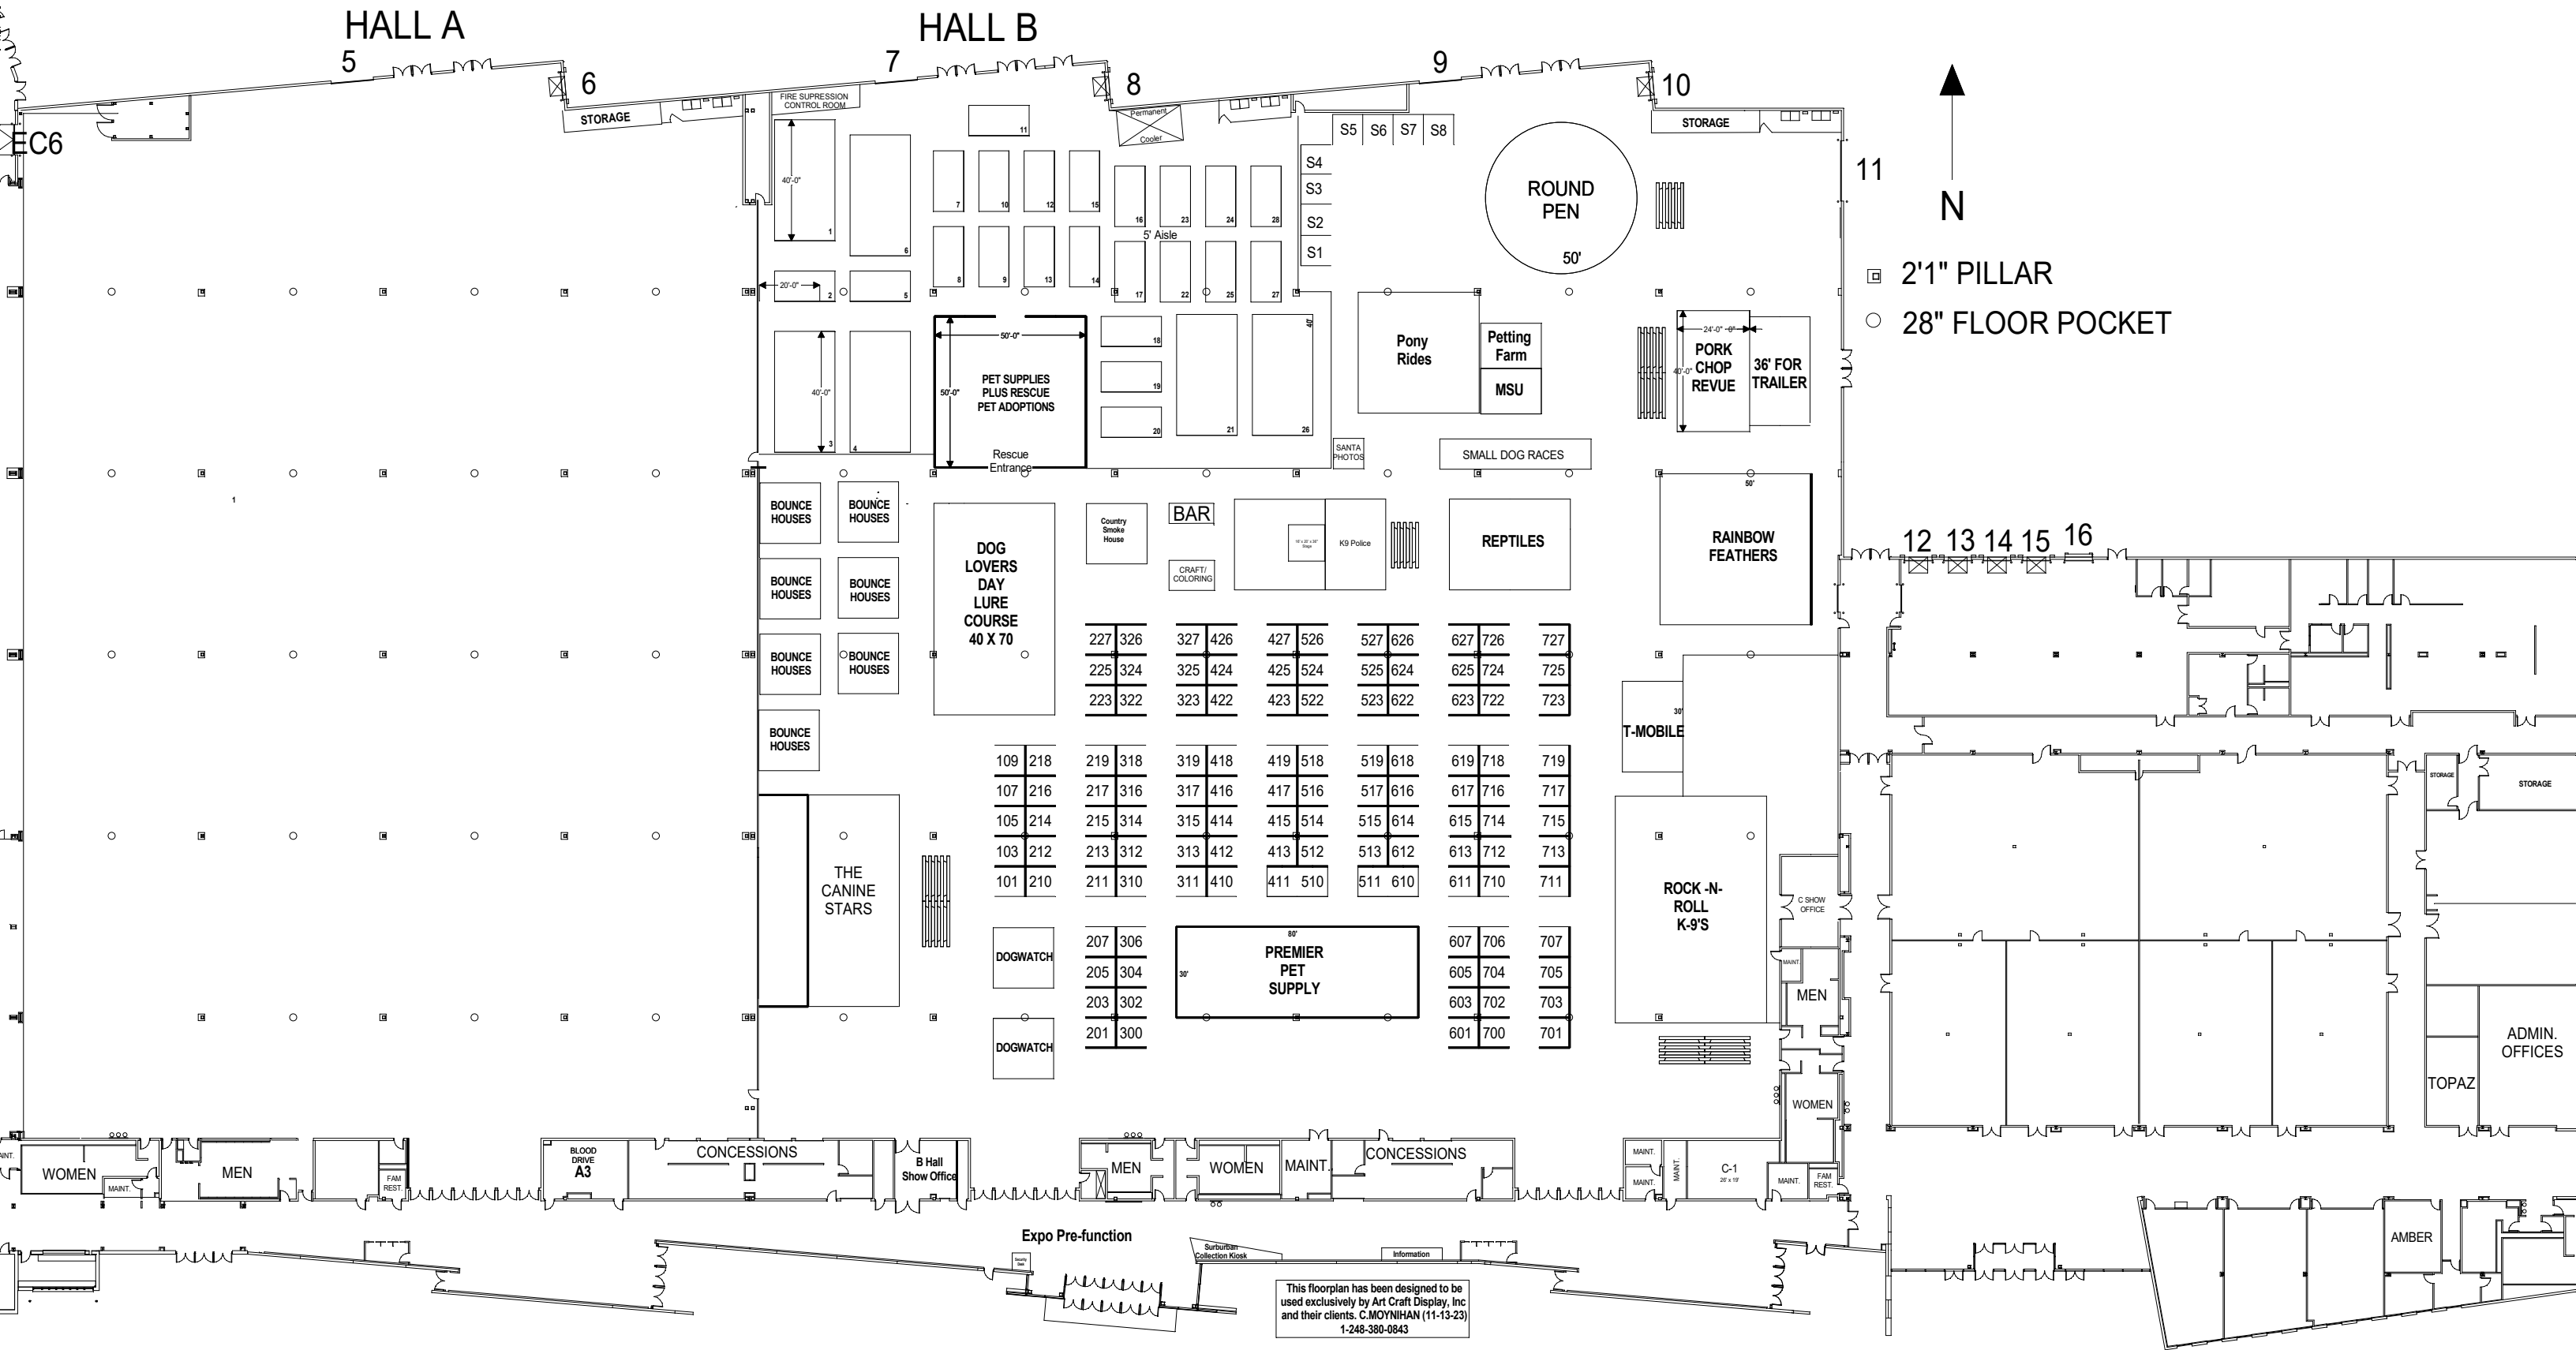

HOILDAY PET EXPO

DECEMBER 8-10, 2023

SUBURBAN COLLECTION SHOWPLACE

This floorplan has been designed to be used exclusively by Art Craft Display, Inc and their clients. C.MOYNIHAN (11-13-23) 1-248-380-0843